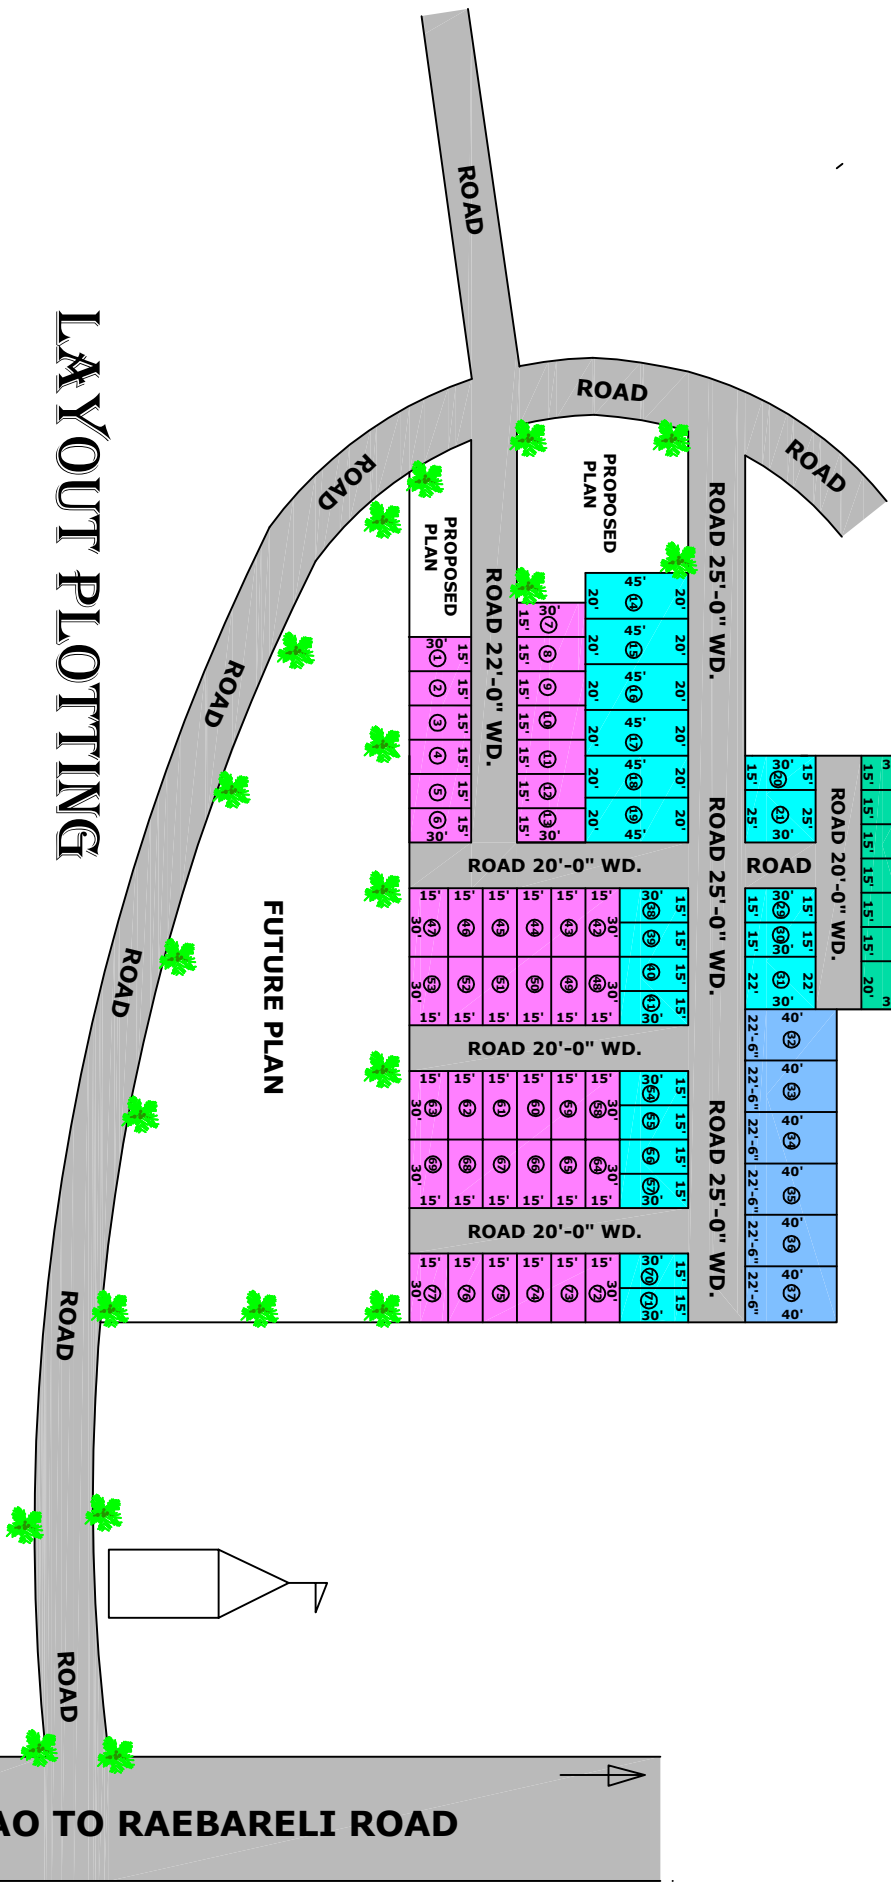

A PROPOSED LAY-OUT PLOTTING PLAN SITUATED AT VILL. BETHAR PAR. HADDAH TEH. & DISTT. UNNAO.

LAYOUT PLOTTING

HOUSE

LIGHT

DAMAR ROAD

UNNAO TO RAEBARELI ROAD